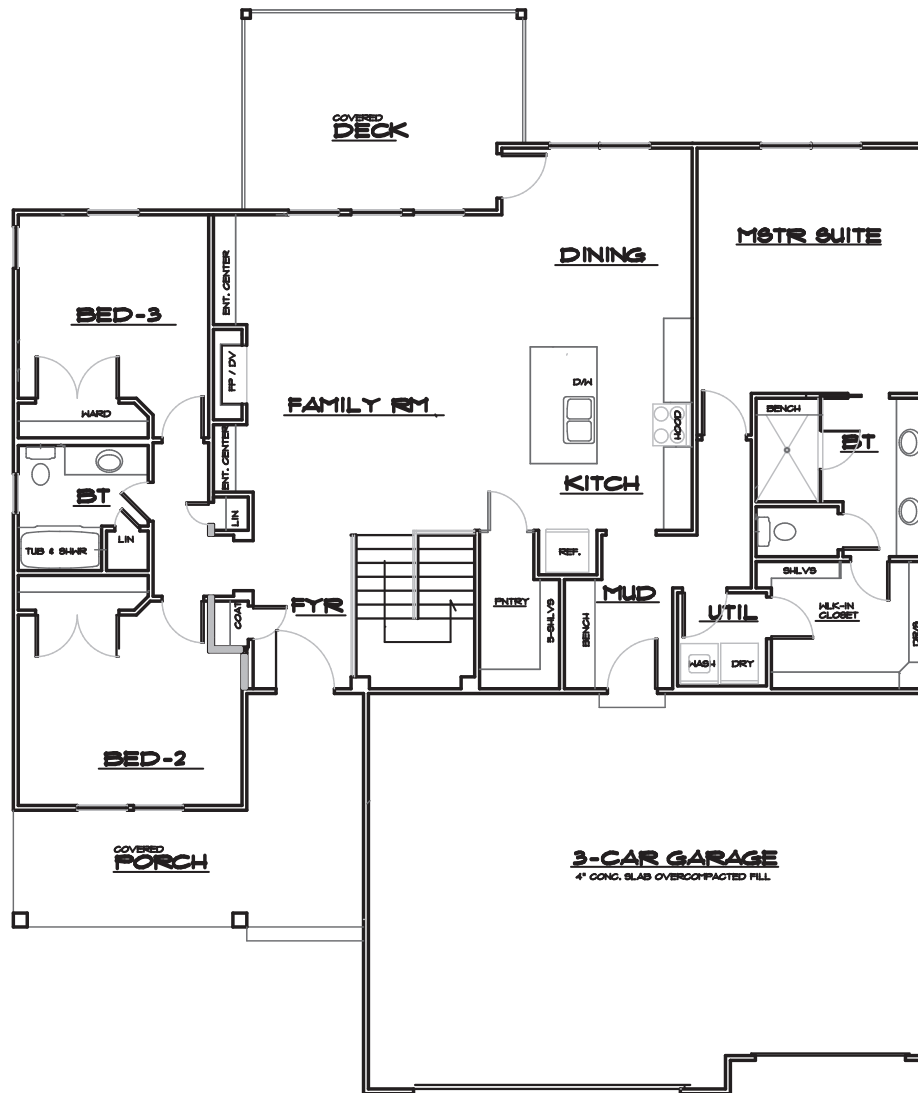

Millcreek

FRONT ELEVATION

MAIN FLOOR PLAN

1'-0" FOUND. HEIGHT TYPICAL
FTG. / FOUND. PLAN