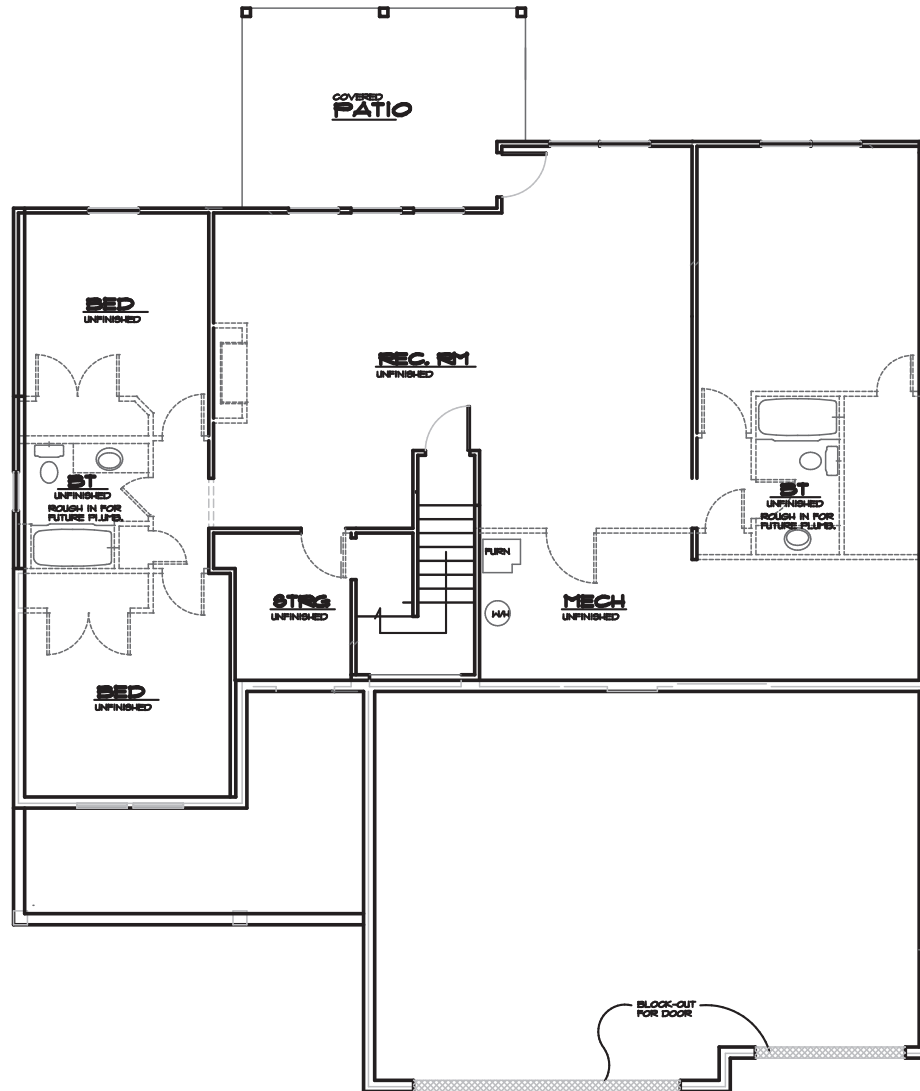

Millcreek

FRONT ELEVATION

MAIN FLOOR PLAN

1'-0" FOUND. HEIGHT TYPICAL
FTG. / FOUND. PLAN