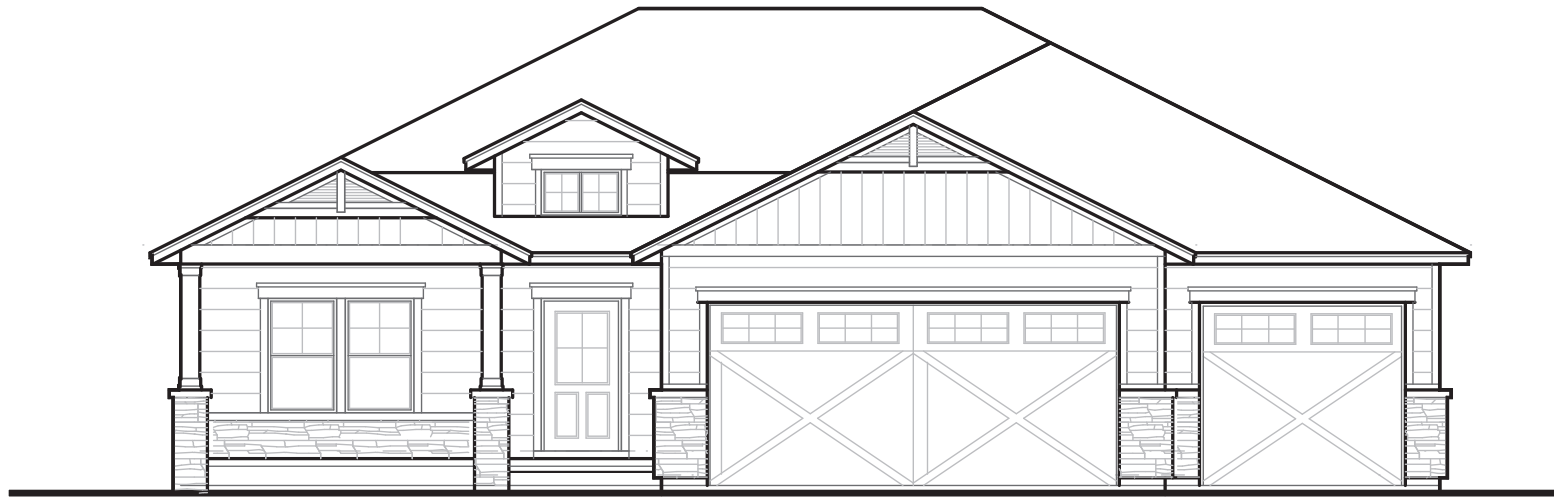

Millcreek

FRONT ELEVATION

MAIN FLOOR PLAN

1'-0" FOUND. HEIGHT TYPICAL
FTG. / FOUND. PLAN